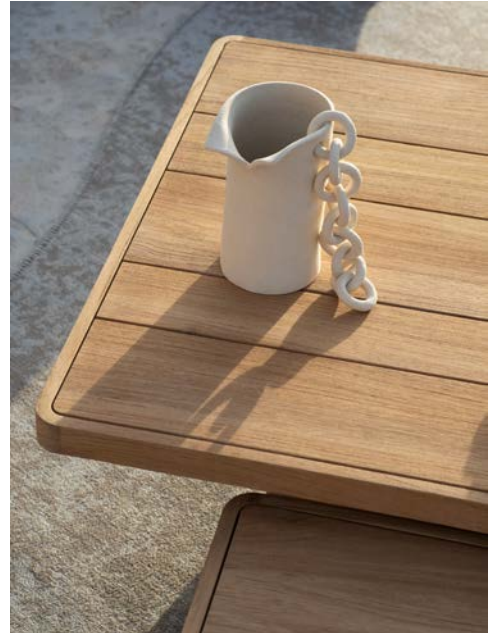

Cobi

Designed by Matthew Townsend

Cobi is a piece by American designer Matthew Townsend, who sought to create a new range of coffee tables that would complement several of Manutti's already existing furniture collections. A true example of craftsmanship, Cobi is beautiful in its standard brushed teak.

Discover Cobi